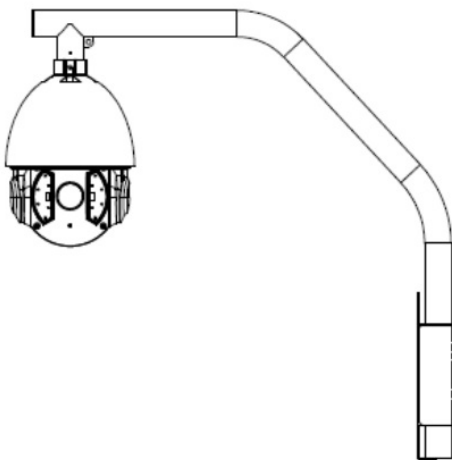

Parapet Mount - INSPARA

Material: Aluminum & SUS 430

Dimensions: 878.5mm x 824.0mm x 180.0mm

Color: White

Net height: 4.30kg

Load Bearing Capacity: 7kg

Application

Dimension