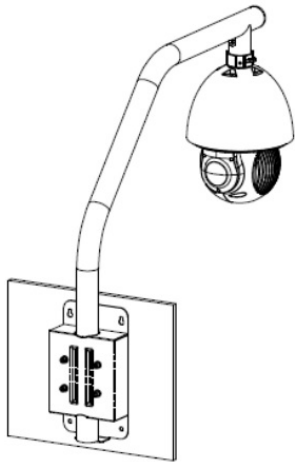

Parapet Mount - INSPARA

Material: Aluminum & SUS 430

Dimensions: 878.5mm x 824.0mm x 180.0mm

Color: White

Net height: 4.30kg

Load Bearing Capacity: 7kg

Application

Dimension